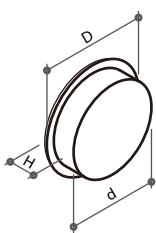

Material: plastic feet with acrylic bar
 Color: chrome / transparent

Item No.	Hole C.C.	L	W	H
374105	160mm	180.5mm	Ø13mm	35mm

37415 SERIES INSET HANDLE

Material: plastic
Color: silver gray

Item No.	Routed (AxB)	Hole C.C.	L	W
374151	Ø42mm	32mm	Ø48mm	--
374153	72x32mm	64mm	80mm	40mm
374155	108.5x36mm	96mm	116mm	43mm

375201 FLUSH INSET HANDLE

Material: plastic
Color: silver gray

Item No.	Routed (AxB)	L	W
374201	71x18.5mm	75mm	24mm

374205 FLUSH INSET HANDLE

Material: plastic
Color: white

Item No.	Routed (d)	D	H
374205	Ø33.5mm	Ø40mm	10mm