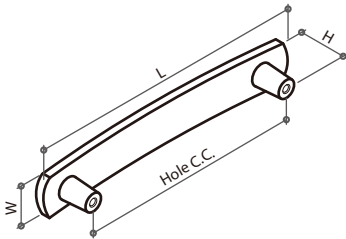

Material: ceramic

Item No.	D	H
381882	Ø34.5mm	29mm

381883 KNOB

Material: ceramic

Item No.	L	W	H
381883	39.3mm	29mm	28mm

381884 KNOB

Material: ceramic

Item No.	L	W	H
381884	38.3mm	28.3mm	25.3mm

382001 KNOB

Material: ceramic

Item No.	L	W	H
382001	50mm	24.5mm	24.5mm

382002 KNOB

Material: ceramic

Item No.	L	W	H
382002	55mm	37mm	38.5mm

382003 KNOB

Material: ceramic

Item No.	D	H
382003	Ø39mm	27mm

382004 KNOB

Material: ceramic

Item No.	D	H
382004	Ø44mm	27.5mm

370955 BAR HANDLE

Material: plastic
 Color: white / black or white / yellow

Item No.	Hole C.C.	L	W	H
370955	128mm	156mm	22mm	30mm