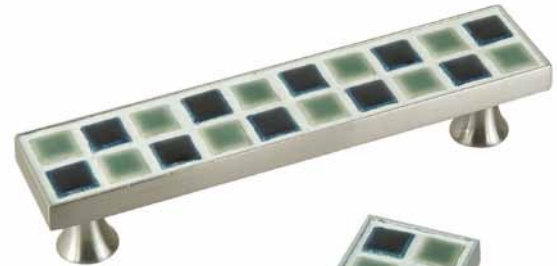

PLASTIC & CERAMIC & WOOD

Furniture Handles & Knobs
Version 1.0 | Summer 2011

Design by Four Winds

38118 SERIES HANDLE & KNOB

Material: ceramic with zamak base

Item No.	Hole C.C.	L	W	H
381181	--	26mm	26mm	25mm
381185	128mm	118mm	26mm	25mm

381185

381181

38150 SERIES HANDLE & KNOB

Material: ceramic with zamak base

Item No.	Hole C.C.	L	W	H
381501	--	26mm	26mm	25mm
381505	96mm	118mm	26mm	25mm

381505

381501

38165 SERIES HANDLE & KNOB

Material: ceramic with zamak base

Item No.	Hole C.C.	L	W	H
381651	--	26mm	26mm	25mm
381655	96mm	118mm	26mm	26.5mm

381655

381651

381701 KNOB

Material: ceramic

Item No.	L	W	H
381701	38mm	38mm	26mm

381702 KNOB

Material: ceramic

Item No.	L	W	H
381702	38mm	38mm	26mm

381751 KNOB

Material: ceramic

Item No.	L	W	H
381751	38mm	38mm	26mm

381752 KNOB

Material: ceramic

Item No.	L	W	H
381752	38mm	38mm	26mm