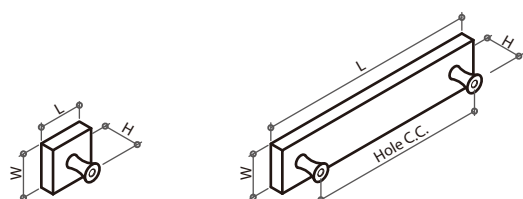

381185

381181

38150 SERIES HANDLE & KNOB

Material: ceramic with zamak base

Item No.	Hole C.C.	L	W	H
381501	--	26mm	26mm	25mm
381505	96mm	118mm	26mm	25mm

381505

381501

38165 SERIES HANDLE & KNOB

Material: ceramic with zamak base

Item No.	Hole C.C.	L	W	H
381651	--	26mm	26mm	25mm
381655	96mm	118mm	26mm	26.5mm

381655

381651

381701 KNOB

Material: ceramic

Item No.	L	W	H
381701	38mm	38mm	26mm

381702 KNOB