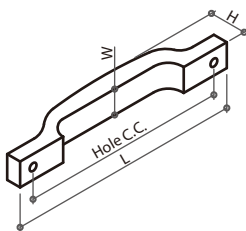

371675 BOW HANDLE

Material: plastic
 Color: silver gray

Item No.	Hole C.C.	L	W	H
371675	128mm	170mm	19mm	24mm

372155 BOW HANDLE

Material: plastic / acrylic
 Color: silver gray / translucent

Item No.	Hole C.C.	L	W	H
372155	128mm	154mm	20mm	22mm