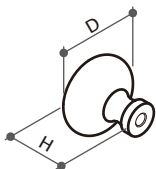

375101 KNOB

Material: acrylic with plastic base
Color: transparent / chrome

Item No.	D	H
375101	Ø34.7mm	26.5mm