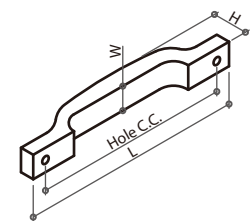

Item No.	D	H
378222	Ø25mm	36mm

390655 D HANDLE

Material: solid wood

Item No.	Hole C.C.	L	W	H
390655	96mm	112.5mm	Ø16.5mm	37mm

390707 BAR HANDLE

Material: solid wood

Item No.	Hole C.C.	L	W	H
390707	128mm	190mm	Ø12mm	32mm

390956 D HANDLE

Material: solid wood

Item No.	Hole C.C.	L	W	H
390956	105mm	120mm	13mm	25.5mm

390991 D HANDLE

Material: solid wood

Item No.	Hole C.C.	L	W	H
390991	22mm	60.4mm	41.5mm	28mm

390011 HANDLE

Material: solid wood

Item No.	Hole C.C.	L	W	H
390011	45mm	81mm	33mm	19.5mm

390012 INSET HANDLE

Material: solid wood

Item No.	Routed (AxB)	L	W
390012	105x34mm	111mm	39.5mm

390181 KNOB

Material: solid wood

Item No.	L	W	H
390181	45mm	45mm	32.5mm