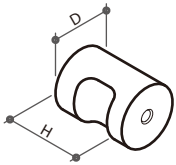

375291 KNOB

Material: plastic
Color: silver gray

Item No.	D	H
375291	Ø19mm	32mm