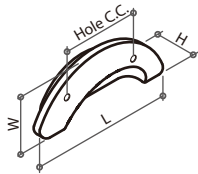

Item No.	D	H
378222	Ø25mm	36mm

390655 D HANDLE

Material: solid wood

Item No.	Hole C.C.	L	W	H
390655	96mm	112.5mm	Ø16.5mm	37mm

390707 BAR HANDLE

Material: solid wood

Item No.	Hole C.C.	L	W	H
390707	128mm	190mm	Ø12mm	32mm

390956 D HANDLE

Material: solid wood

Item No.	Hole C.C.	L	W	H
390956	105mm	120mm	13mm	25.5mm

390991 D HANDLE

Material: solid wood

Item No.	Hole C.C.	L	W	H
390991	22mm	60.4mm	41.5mm	28mm

390011 HANDLE

Material: solid wood

Item No.	Hole C.C.	L	W	H
390011	45mm	81mm	33mm	19.5mm

390012 INSET HANDLE

Material: solid wood

Item No.	Routed (AxB)	L	W
390012	105x34mm	111mm	39.5mm

390181 KNOB

Material: solid wood

Item No.	L	W	H
390181	45mm	45mm	32.5mm