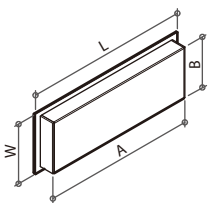

Item No.	D	H
378222	Ø25mm	36mm

390655 D HANDLE

Material: solid wood

Item No.	Hole C.C.	L	W	H
390655	96mm	112.5mm	Ø16.5mm	37mm

390707 BAR HANDLE

Material: solid wood

Item No.	Hole C.C.	L	W	H
390707	128mm	190mm	Ø12mm	32mm

390956 D HANDLE

Material: solid wood

Item No.	Hole C.C.	L	W	H
390956	105mm	120mm	13mm	25.5mm

390991 D HANDLE

Material: solid wood

Item No.	Hole C.C.	L	W	H
390991	22mm	60.4mm	41.5mm	28mm

390011 HANDLE

Material: solid wood

Item No.	Hole C.C.	L	W	H
390011	45mm	81mm	33mm	19.5mm

390012 INSET HANDLE

Material: solid wood

Item No.	Routed (AxB)	L	W
390012	105x34mm	111mm	39.5mm

390181 KNOB

Material: solid wood

Item No.	L	W	H
390181	45mm	45mm	32.5mm