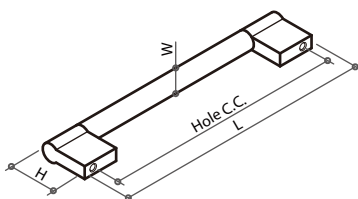

Material: plastic feet with acrylic bar
 Color: chrome / transparent

Item No.	Hole C.C.	L	W	H
374105	160mm	180.5mm	Ø13mm	35mm

37415 SERIES INSET HANDLE

Material: plastic
Color: silver gray

Item No.	Routed (AxB)	Hole C.C.	L	W
374151	Ø42mm	32mm	Ø48mm	--
374153	72x32mm	64mm	80mm	40mm
374155	108.5x36mm	96mm	116mm	43mm