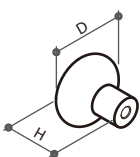

Material: ceramic

Item No.	D	H
381882	Ø34.5mm	29mm

381883 KNOB

Material: ceramic

Item No.	L	W	H
381883	39.3mm	29mm	28mm

381884 KNOB

Material: ceramic

Item No.	L	W	H
381884	38.3mm	28.3mm	25.3mm

382001 KNOB

Material: ceramic

Item No.	L	W	H
382001	50mm	24.5mm	24.5mm

382002 KNOB

Material: ceramic

Item No.	L	W	H
382002	55mm	37mm	38.5mm

382003 KNOB

Material: ceramic

Item No.	D	H
382003	Ø39mm	27mm

382004 KNOB

Material: ceramic

Item No.	D	H
382004	Ø44mm	27.5mm

370955 BAR HANDLE

Material: plastic
 Color: white / black or white / yellow

Item No.	Hole C.C.	L	W	H
370955	128mm	156mm	22mm	30mm