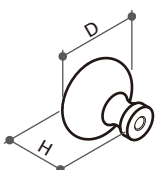

Item No.	D	H
378222	Ø25mm	36mm

390655 D HANDLE

Material: solid wood

Item No.	Hole C.C.	L	W	H
390655	96mm	112.5mm	Ø16.5mm	37mm

390707 BAR HANDLE

Material: solid wood

Item No.	Hole C.C.	L	W	H
390707	128mm	190mm	Ø12mm	32mm