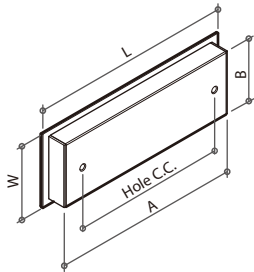

Material: plastic feet with acrylic bar
 Color: chrome / transparent

Item No.	Hole C.C.	L	W	H
374105	160mm	180.5mm	Ø13mm	35mm

37415 SERIES INSET HANDLE

Material: plastic
Color: silver gray

Item No.	Routed (AxB)	Hole C.C.	L	W
374151	Ø42mm	32mm	Ø48mm	--
374153	72x32mm	64mm	80mm	40mm
374155	108.5x36mm	96mm	116mm	43mm

375201 FLUSH INSET HANDLE

Material: plastic
Color: silver gray

Item No.	Routed (AxB)	L	W
374201	71x18.5mm	75mm	24mm

374205 FLUSH INSET HANDLE

Material: plastic
Color: white

Item No.	Routed (d)	D	H
374205	Ø33.5mm	Ø40mm	10mm