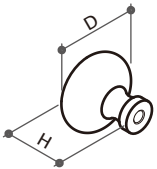

378221 KNOB

Material: acrylic with plastic base
Color: transparent / chrome

Item No.	D	H
378221	Ø25mm	36mm