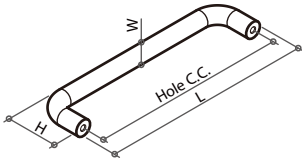

Item No.	D	H
378222	Ø25mm	36mm

390655 D HANDLE

Material: solid wood

Item No.	Hole C.C.	L	W	H
390655	96mm	112.5mm	Ø16.5mm	37mm

390707 BAR HANDLE

Material: solid wood

Item No.	Hole C.C.	L	W	H
390707	128mm	190mm	Ø12mm	32mm