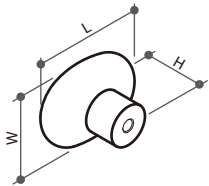

Material: ceramic

Item No.	D	H
381882	Ø34.5mm	29mm

381883 KNOB

Material: ceramic

Item No.	L	W	H
381883	39.3mm	29mm	28mm

381884 KNOB

Material: ceramic

Item No.	L	W	H
381884	38.3mm	28.3mm	25.3mm

382001 KNOB

Material: ceramic

Item No.	L	W	H
382001	50mm	24.5mm	24.5mm

382002 KNOB

Material: ceramic

Item No.	L	W	H
382002	55mm	37mm	38.5mm

382003 KNOB

Material: ceramic