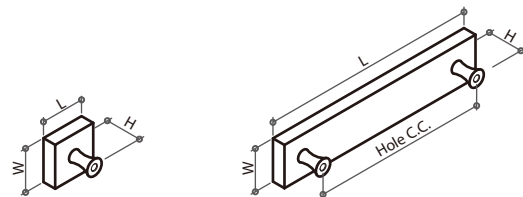

PLASTIC & CERAMIC & WOOD

Furniture Handles & Knobs
Version 1.0 | Summer 2011

Design by Four Winds

38118 SERIES HANDLE & KNOB

Material: ceramic with zamak base

Item No.	Hole C.C.	L	W	H
381181	--	26mm	26mm	25mm
381185	128mm	118mm	26mm	25mm

381185

381181

38150 SERIES HANDLE & KNOB

Material: ceramic with zamak base

Item No.	Hole C.C.	L	W	H
381501	--	26mm	26mm	25mm
381505	96mm	118mm	26mm	25mm

381505

381501

38165 SERIES HANDLE & KNOB