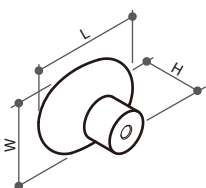

Material: ceramic

Item No.	D	H
381882	Ø34.5mm	29mm

381883 KNOB

Material: ceramic

Item No.	L	W	H
381883	39.3mm	29mm	28mm

381884 KNOB

Material: ceramic

Item No.	L	W	H
381884	38.3mm	28.3mm	25.3mm

382001 KNOB

Material: ceramic

Item No.	L	W	H
382001	50mm	24.5mm	24.5mm

382002 KNOB

Material: ceramic

Item No.	L	W	H
382002	55mm	37mm	38.5mm

382003 KNOB

Material: ceramic