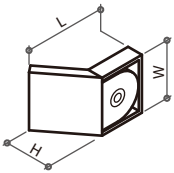

370951 KNOB

Material: plastic
Color: white / black or white / yellow

Item No.	L	W	H
370951	43mm	29mm	26mm