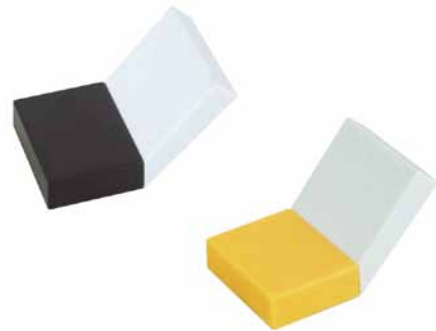

382001 KNOB

Material: ceramic

Item No.	L	W	H
382001	50mm	24.5mm	24.5mm

382002 KNOB

Material: ceramic

Item No.	L	W	H
382002	55mm	37mm	38.5mm

382003 KNOB

Material: ceramic

Item No.	D	H
382003	Ø39mm	27mm

382004 KNOB

Material: ceramic

Item No.	D	H
382004	Ø44mm	27.5mm

370955 BAR HANDLE

Material: plastic
 Color: white / black or white / yellow

Item No.	Hole C.C.	L	W	H
370955	128mm	156mm	22mm	30mm

370951 KNOB

Material: plastic
 Color: white / black or white / yellow

Item No.	L	W	H
370951	43mm	29mm	26mm

370971 KNOB

Material: plastic
 Color: silver gray

Item No.	Hole C.C.	L	W	H
370971	32mm	41mm	14mm	29mm