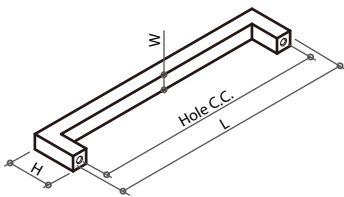

34975 SERIES D HANDLE

Material: acrylic
Color: foggy

Item No.	Hole C.C.	L	W	H
349753	96mm	104mm	12mm	27mm
349755	128mm	138mm	14mm	33mm