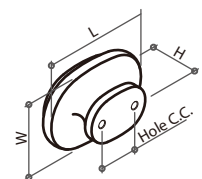

Item No.	D	H
378222	Ø25mm	36mm

390655 D HANDLE

Material: solid wood

Item No.	Hole C.C.	L	W	H
390655	96mm	112.5mm	Ø16.5mm	37mm

390707 BAR HANDLE

Material: solid wood

Item No.	Hole C.C.	L	W	H
390707	128mm	190mm	Ø12mm	32mm

390956 D HANDLE

Material: solid wood

Item No.	Hole C.C.	L	W	H
390956	105mm	120mm	13mm	25.5mm

390991 D HANDLE

Material: solid wood

Item No.	Hole C.C.	L	W	H
390991	22mm	60.4mm	41.5mm	28mm

390011 HANDLE

Material: solid wood

Item No.	Hole C.C.	L	W	H
390011	45mm	81mm	33mm	19.5mm

390012 INSET HANDLE

Material: solid wood

Item No.	Routed (AxB)	L	W
390012	105x34mm	111mm	39.5mm

390181 KNOB

Material: solid wood

Item No.	L	W	H
390181	45mm	45mm	32.5mm