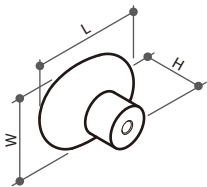

Material: ceramic

Item No.	D	H
381882	Ø34.5mm	29mm

381883 KNOB

Material: ceramic

Item No.	L	W	H
381883	39.3mm	29mm	28mm

381884 KNOB

Material: ceramic

Item No.	L	W	H
381884	38.3mm	28.3mm	25.3mm

382001 KNOB

Material: ceramic

Item No.	L	W	H
382001	50mm	24.5mm	24.5mm

382002 KNOB

Material: ceramic

Item No.	L	W	H
382002	55mm	37mm	38.5mm

382003 KNOB

Material: ceramic

Item No.	D	H
382003	Ø39mm	27mm

382004 KNOB

Material: ceramic

Item No.	D	H
382004	Ø44mm	27.5mm

370955 BAR HANDLE

Material: plastic
 Color: white / black or white / yellow

Item No.	Hole C.C.	L	W	H
370955	128mm	156mm	22mm	30mm