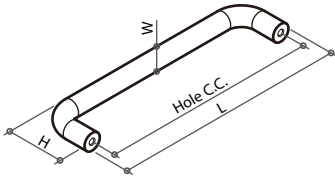

37225 SERIES DROP HANDLE

Material: plastic
 Color: silver gray

Item No.	Hole C.C.	L	W	H
372251	--	18mm	17mm	26mm
372252	32mm	51.5mm	43mm	22mm
372253	64mm	80.5mm	39.5mm	23mm

347633 D HANDLE

Material: acrylic
 Color: foggy