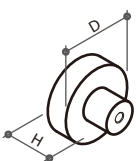

37515 SERIES KNOB

Material: plastic
Color: chrome or silver gray

Item No.	D	H
375151	Ø30mm	21mm
375153	Ø40mm	24mm