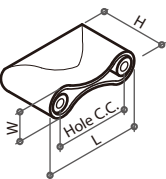

370971 KNOB

Material: plastic
Color: silver gray

Item No.	Hole C.C.	L	W	H
370971	32mm	41mm	14mm	29mm