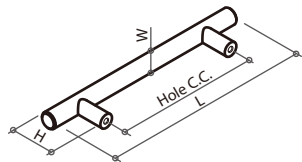

Item No.	D	H
378222	Ø25mm	36mm

390655 D HANDLE

Material: solid wood

Item No.	Hole C.C.	L	W	H
390655	96mm	112.5mm	Ø16.5mm	37mm

390707 BAR HANDLE

Material: solid wood

Item No.	Hole C.C.	L	W	H
390707	128mm	190mm	Ø12mm	32mm

390956 D HANDLE

Material: solid wood

Item No.	Hole C.C.	L	W	H
390956	105mm	120mm	13mm	25.5mm

390991 D HANDLE

Material: solid wood

Item No.	Hole C.C.	L	W	H
390991	22mm	60.4mm	41.5mm	28mm

390011 HANDLE

Material: solid wood