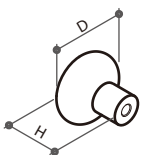

Material: ceramic

Item No.	D	H
381882	Ø34.5mm	29mm

381883 KNOB

Material: ceramic

Item No.	L	W	H
381883	39.3mm	29mm	28mm

381884 KNOB

Material: ceramic

Item No.	L	W	H
381884	38.3mm	28.3mm	25.3mm

382001 KNOB

Material: ceramic

Item No.	L	W	H
382001	50mm	24.5mm	24.5mm

382002 KNOB

Material: ceramic

Item No.	L	W	H
382002	55mm	37mm	38.5mm

382003 KNOB

Material: ceramic

Item No.	D	H
382003	Ø39mm	27mm

382004 KNOB

Material: ceramic

Item No.	D	H
382004	Ø44mm	27.5mm

370955 BAR HANDLE

Material: plastic
 Color: white / black or white / yellow

Item No.	Hole C.C.	L	W	H
370955	128mm	156mm	22mm	30mm