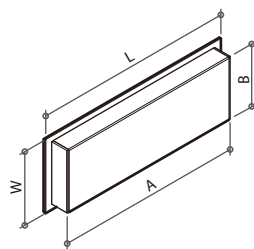

Item No.	Routed (AxB)	L	W
374201	71x18.5mm	75mm	24mm