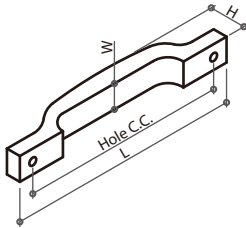

371675 BOW HANDLE

Material: plastic
Color: silver gray

Item No.	Hole C.C.	L	W	H
371675	128mm	170mm	19mm	24mm