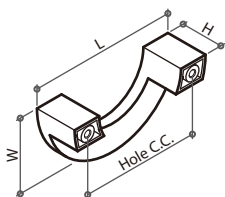

37225 SERIES DROP HANDLE

Material: plastic
Color: silver gray

Item No.	Hole C.C.	L	W	H
372251	--	18mm	17mm	26mm
372252	32mm	51.5mm	43mm	22mm
372253	64mm	80.5mm	39.5mm	23mm