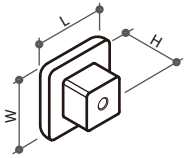

Material: ceramic with zamak base

Item No.	Hole C.C.	L	W	H
381651	--	26mm	26mm	25mm
381655	96mm	118mm	26mm	26.5mm

381655

381651

381701 KNOB

Material: ceramic

Item No.	L	W	H
381701	38mm	38mm	26mm

381702 KNOB