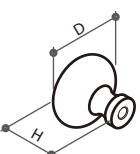

391704 KNOB

Material: solid wood
Color: rubberwood

Item No.	D	H
391704	Ø50mm	30.8mm