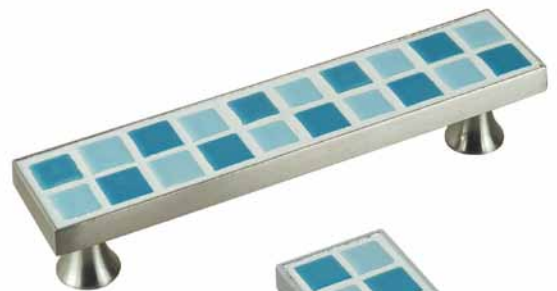

PLASTIC & CERAMIC & WOOD

Furniture Handles & Knobs
Version 1.0 | Summer 2011

Design by Four Winds

38118 SERIES HANDLE & KNOB

Material: ceramic with zamak base

Item No.	Hole C.C.	L	W	H
381181	--	26mm	26mm	25mm
381185	128mm	118mm	26mm	25mm

381185

381181

38150 SERIES HANDLE & KNOB

Material: ceramic with zamak base

Item No.	Hole C.C.	L	W	H
381501	--	26mm	26mm	25mm
381505	96mm	118mm	26mm	25mm

381505

381501

38165 SERIES HANDLE & KNOB

Material: ceramic with zamak base

Item No.	Hole C.C.	L	W	H
381651	--	26mm	26mm	25mm
381655	96mm	118mm	26mm	26.5mm

381655

381651

381701 KNOB

Material: ceramic

Item No.	L	W	H
381701	38mm	38mm	26mm

381702 KNOB

Material: ceramic

Item No.	L	W	H
381702	38mm	38mm	26mm

381751 KNOB

Material: ceramic

Item No.	L	W	H
381751	38mm	38mm	26mm

381752 KNOB

Material: ceramic

Item No.	L	W	H
381752	38mm	38mm	26mm