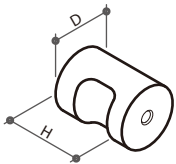

375301 KNOB

Material: plastic
Color: gray

Item No.	D	H
375301	Ø32mm	30mm