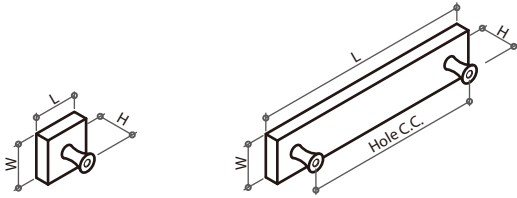

PLASTIC & CERAMIC & WOOD

Furniture Handles & Knobs
Version 1.0 | Summer 2011

Design by Four Winds

38118 SERIES HANDLE & KNOB

Material: ceramic with zamak base

Item No.	Hole C.C.	L	W	H
381181	--	26mm	26mm	25mm
381185	128mm	118mm	26mm	25mm

381185

381181

38150 SERIES HANDLE & KNOB

Material: ceramic with zamak base

Item No.	Hole C.C.	L	W	H
381501	--	26mm	26mm	25mm
381505	96mm	118mm	26mm	25mm

381505

381501

38165 SERIES HANDLE & KNOB

Material: ceramic with zamak base

Item No.	Hole C.C.	L	W	H
381651	--	26mm	26mm	25mm
381655	96mm	118mm	26mm	26.5mm

381655

381651

381701 KNOB

Material: ceramic

Item No.	L	W	H
381701	38mm	38mm	26mm

381702 KNOB