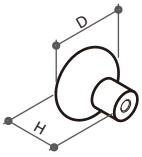

381801 KNOB

Material: ceramic

Item No.	D	H
381801	Ø38.5mm	28mm